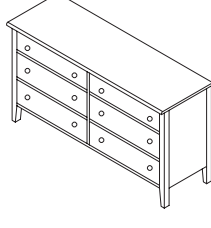

Hampton Series

The four-legged, tapered wood frame of the Hampton Series brings a look of warmth and stability to your residents' rooms that is combined with the practicality of high pressure laminate on the tops and sides. The easy to handle solid wood pulls are treated, as is all of our wood edges, with our exclusive solvent-resistant wood finish.

Shown here in Oiled Cherry with Brown Cherry trim.

HAMPTON BEDSIDE CABINETS

Solid maple wood edge on laminate top with solid maple wood frame on cabinet body. Laminate door and drawer fronts have solid wood pulls.

MODEL	DESCRIPTION
BC10-HPF	ONE DRAWER, ONE SHELF
BC11-HPF	ONE DRAWER, ONE DOOR
BC3-HPF	3 DRAWER

HAMPTON DRESSERS

Solid maple wood edge on laminate top with solid maple wood frame on cabinet body. Laminate drawer fronts have solid wood pulls.

MODEL	DESCRIPTION
DR2-HPF	2 DRAWER DRESSER
DR3-HPF	3 DRAWER DRESSER
DR4-HPF	4 DRAWER DRESSER
DR5-HPF	5 DRAWER DRESSER
DR6-HPF	6 DRAWER DRESSER
DR6S-HPF	6 DRAWER DRESSER (SIDE BY SIDE)

DR6S-HPF

On trim only

Please Note: The color samples shown are only printed representations of our stained wood or laminate colors, actual colors may vary. Wood or laminate samples are available upon request. Please contact a customer service representative at 1-800-343-7776 ext. 8248.