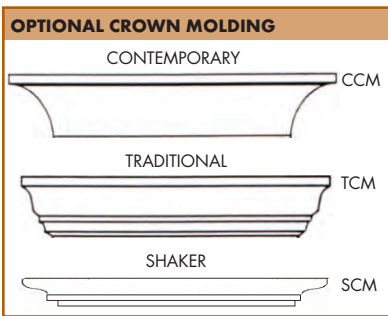

HAMPTON SERIES

WSD24-HPF

24"W X 24"D X 76" H

WSDR24-HPF

24"W X 24"D X 76" H

WDD30-HPF

30"W X 24"D X 76" H

WDD2D30-HPF

30"W X 24"D X 76" H

WDD36-HPF

36"W X 24"D X 76" H

WDD2D36-HPF

36"W X 24"D X 76" H

WDD48-HPF

48"W X 24"D X 76" H

WDD4D48-HPF

48"W X 24"D X 76" H

Shown in Oiled Cherry with Brown Cherry trim

All of our wardrobes are handicap accessible and meet UFAS and ADA codes.

MODEL	DESCRIPTION
WSD24-HPF	SINGLE DOOR 24" W WARDROBE
WSDR24-HPF	SINGLE DOOR, 2 DRAWER 24" W WARDROBE
WDD30-HPF	DOUBLE DOOR 30" W WARDROBE
WDD2D30-HPF	DOUBLE DOOR, 2 DRAWER 30" W WARDROBE
WDD36-HPF	DOUBLE DOOR 36" W WARDROBE
WDD2D36-HPF	DOUBLE DOOR, 2 DRAWER 36" W WARDROBE
WDD48-HPF	DOUBLE DOOR 48" W WARDROBE
WDD4D48-HPF	DOUBLE DOOR, 4 DRAWER 48" W WARDROBE